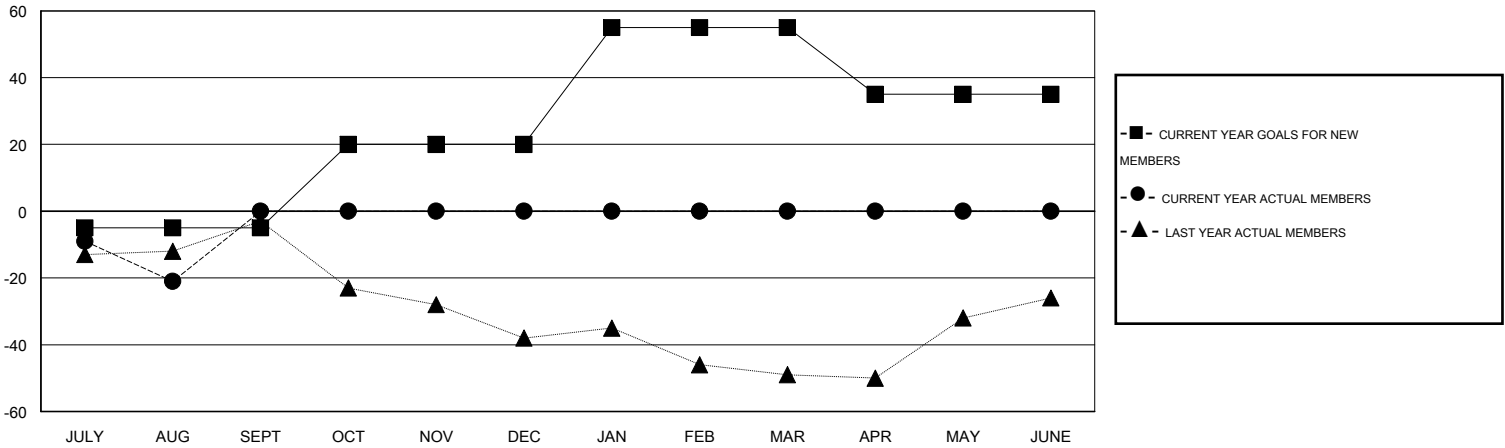

# MONTHLY MEMBERSHIP PROGRESS REPORT

District 202 K

Results as of: 8/31/2014

GMT: Huck Taingahue

LOCATION NEW ZEALAND

GMT CA 7

Clubs					Members				
RESULTS FOR 2014-2015					RESULTS FOR 2014-2015				
QUARTER	NEW CLUB GOAL	ACTUAL NEW CLUBS	ACTUAL DROPPED CLUBS	ACTUAL NET GAIN/LOSS	QUARTER	NEW MEMBER GOAL	ACTUAL TOTAL MEMBERS ADDED	ACTUAL DROPPED MEMBERS	ACTUAL NET GAIN/LOSS
JULY/AUG/SEPT	0	0	0	0	JULY/AUG/SEPT	-5	12	33	-21
OCT/NOV/DEC	0	0	0	0	OCT/NOV/DEC	25	0	0	0
JAN/FEB/MAR	0	0	0	0	JAN/FEB/MAR	35	0	0	0
APR/MAY/JUNE	1	0	0	0	APR/MAY/JUNE	-20	0	0	0

GOALS AND ACTUAL NEW CLUBS CUMULATIVE

GOALS AND ACTUAL MEMBERS CUMULATIVE

DROPPED CLUBS: 0	10 CLUBS OF 88 ADDED 1 OR MORE NEW MEMBERS	<b>GENDER DISTRIBUTION</b>
		MALE 1,375 (70.51%)
		FEMALE 575 (29.49%)
<b>DROPPED MEMBERS</b>	<a href="#">CLICK HERE FOR HEALTH ASSESSMENT DATA</a>	<b>FAMILY UNIT MEMBERS</b> 271
DECEASED 3		HEAD OF HOUSEHOLD 133
CLUB CANCELLED 0		NON-HEAD OF HOUSEHOLD 138
OTHER 30		
<b>TOTAL 33</b>		